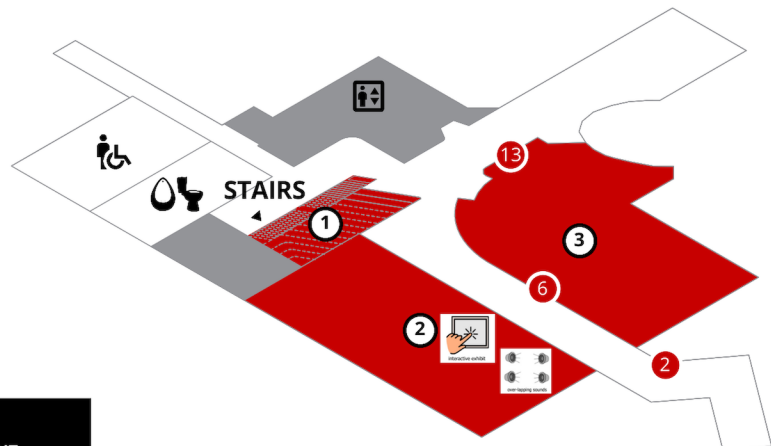

GROUND FLOOR

- ① PACCAR THEATRE
- ② SCIENCE GALLERY THEATRE
- ③ STEM CENTRE OF EXCELLENCE

- ⓘ INFO DESK
- ♿ LIFTS
- 🚻 DOWNSTAIRS TOILETS
- ♿ ACCESSIBLE BATHROOM

LOWER GROUND FLOOR

	SEATING AREA seating area		INTERACTIVE EXHIBIT interactive exhibit
	CAFÉ cafe		STROBE-LIKE EFFECTS strobe-like affects
	SHAKING shaking		MOTION-ACTIVATED SPEAKERS motion activated speakers
	OVERLAPPING SOUNDS over-lapping sounds		WATCH THE VIDEO watch the video
	DARK AREAS dark areas		

Toilets are located in the Basement accessible by lift or stairs.

You are entering a high sensory environment. Free earplugs are available from the front desk.