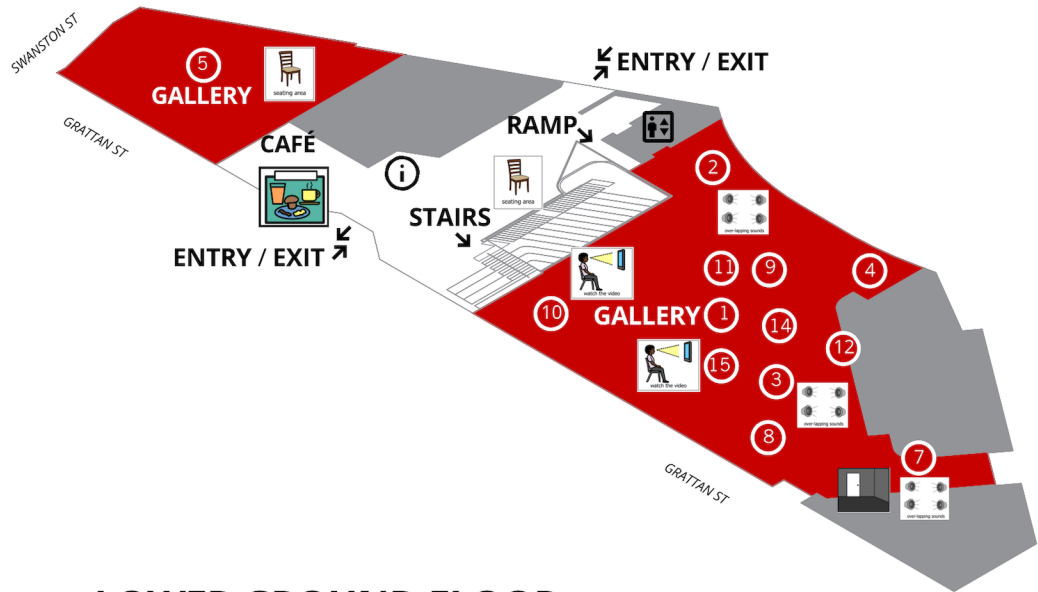

SENSORY MAP

1. AGUAVIVA
2. BIRDSONG
3. BLINK
4. CHICKENOSAURUS
5. CHROMA
6. HUMAN EFFECT
7. IN OSCILLATION
8. KENTUCKY PERFECT
9. KINDRED
10. MURNONG
11. MYTHICAL LIVING DATA
12. PLANT MACHETE
13. SEDIMENT CORES
14. SPAMBOTS
15. THYLACINE DE-EXTINCTION

GROUND FLOOR

- ① PACCAR THEATRE
- ② SCIENCE GALLERY THEATRE
- ③ STEM CENTRE OF EXCELLENCE

- ⓘ INFO DESK
- ♿ LIFTS
- 🚻 DOWNSTAIRS TOILETS
- ♿ ACCESSIBLE BATHROOM

LOWER GROUND FLOOR

	SEATING AREA seating area		INTERACTIVE EXHIBIT interactive exhibit
	CAFÉ cafe		STROBE-LIKE EFFECTS strobe-like affects
	SHAKING shaking		MOTION-ACTIVATED SPEAKERS motion activated speakers
	OVERLAPPING SOUNDS over-lapping sounds		WATCH THE VIDEO watch the video
	DARK AREAS dark areas		

Toilets are located in the Basement accessible by lift or stairs.

You are entering a high sensory environment. Free earplugs are available from the front desk.